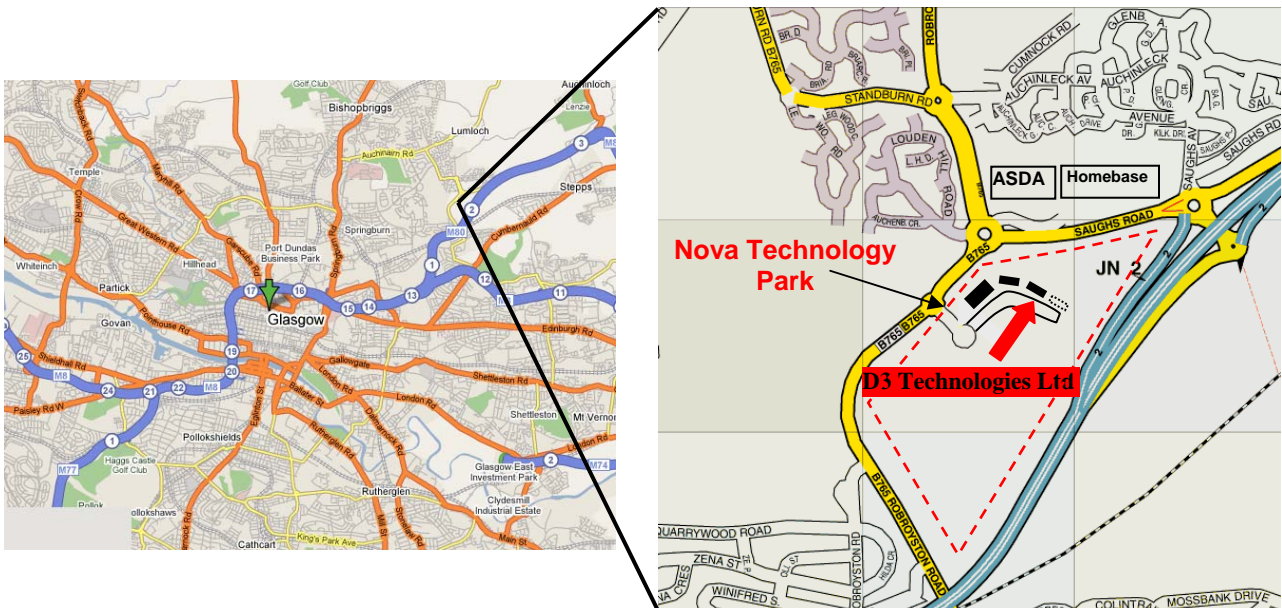

How to get to D3 Technologies Ltd - Nova Technology Park

The Nova Technology Park in Glasgow is just off exit 2 of the M80. To get to our offices in D3 Technologies Ltd follow these directions:

- Take the exit 2 / M80 (Bishopbriggs)
- Follow the direction B765 (Robroyston Road), opposite to the retail park (Asda, Homebase)
- Once in the Nova complex, turn left at the roundabout and follow the road.
- D3 Technologies is in the 3rd building on the left (sign on building “Alarmfast”).
- Our offices are at the ground floor – on the right
- In case of further information call us at 0141 557 7900